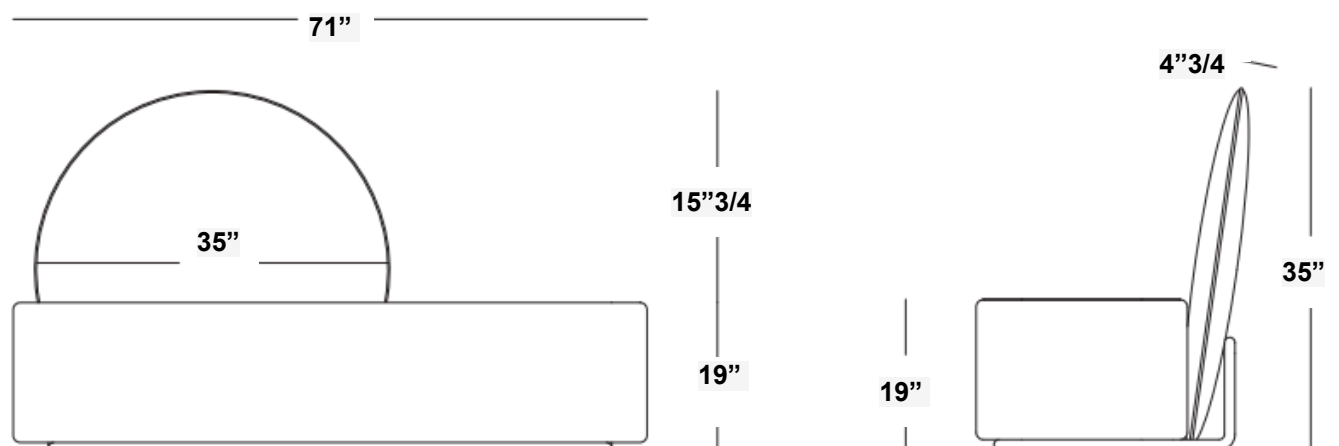

Metal:

- Satin and Polished

(Bronze, Brass, Champagne, Aluminium)