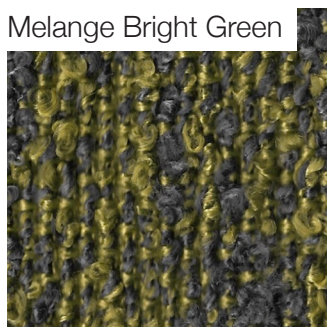

Gunsmoke

Blue Mirage

Metal Green

Lime Green

---

Soft Bouclé

---

Alabaster

Olive Haze

Millbroke

Redwood

Cedar

River Bed

Green Kelp

---

Panama

---

Panama White

Panama Clay

Panama Green

Panama Blue

---

Bouclé Melange

---

Melange White

Melange Dove Gray

Melange Bright Green

Melange Blue