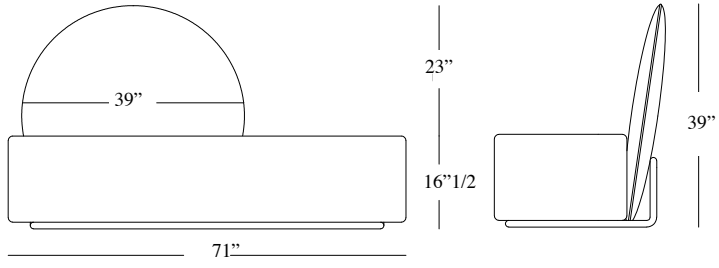

Dimensions

Cod. HRZ